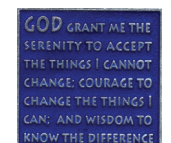

PS- Serenity Prayer